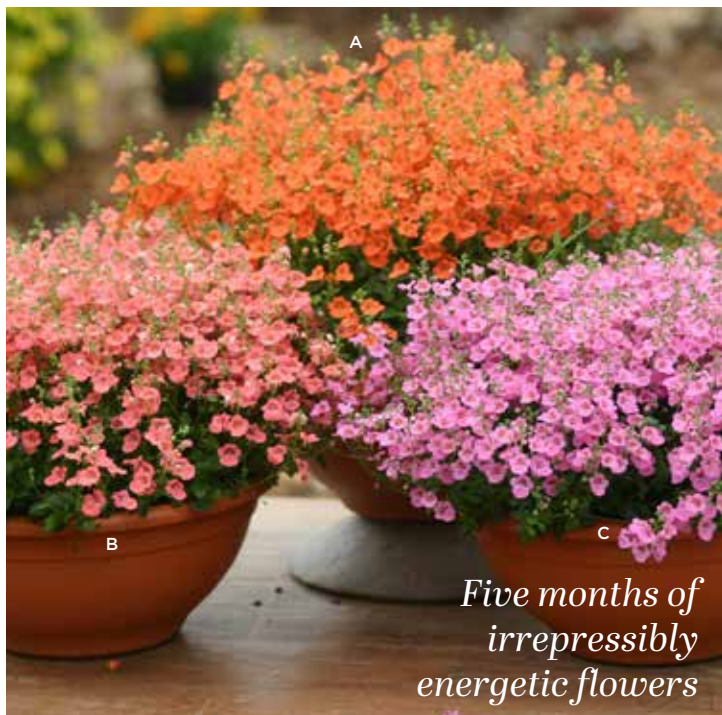

Five months of irrepressibly energetic flowers