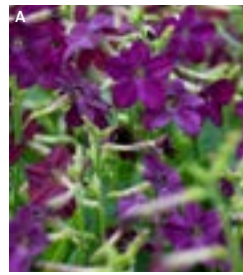

Bred for florists - perfect for picking

Gracious Cosmos bipinnatus (Mexican Aster)

A quintet of daisy-like blooms to add elegance and charm to gardens and vases. Singles and doubles emerge above mounds of fern-like foliage. Delivered from April as young plants

Flowers June to October

Half-hardy annuals Full sun

A K17936	6	'Double Click Cranberries'	H: 1.2m S: 45cm	£16
B K39390	6	'Double Click Bicolor Rose'	H: 90cm S: 50cm	£16
C K27027	6	'Sensation Purity'	H: 1.2m S: 60cm	£16
D K39386	6	'Apricotta'	H: 90cm S: 50cm	£16
E K26329	6	'Xanthos'	H: 60cm S: 40cm	£16
	K39392	5	(1 of each)	£15
	K39393	15	(3 of each)	£20
	K39394	25	(5 of each)	£25

Nifty Nicotiana x sanderae

(Flowering Tobacco Plant)

Large, trumpet-shaped tropical blooms which release a jasmine-like perfume as the sun goes down each evening. Much loved by pollinators. Delivered from April as young plants.

Flowers June to September

Tender annuals

Full sun or partial shade

H: 50cm S: 30cm

A K37320	6	'Perfume Deep Purple'	£14
B K26422	6	'Perfume Lime'	£14
C K26417	6	'Perfume White'	£14
	K39433	9 (3 of each)	£15
	K39434	15 (5 of each)	£18
	K28793	24 (8 of each)	£24

Vivacious Verbena hybrida 'Magelana'

(Vervain)

Tricolour treat with a long-lasting, fantastically vibrant trailing mix which does not fade, despite the hottest sun. Loved by pollinators, ideal for baskets and drought tolerant. Delivered from April as young plants.

Flowers May to October

Tender annuals

Full sun

H: 20cm S: 35cm

Collection comprises:

- 'Peach'
- 'Hot Rose'
- 'Violet'

K33439	6	£15
K35598	12	£18
K37993	24	£22