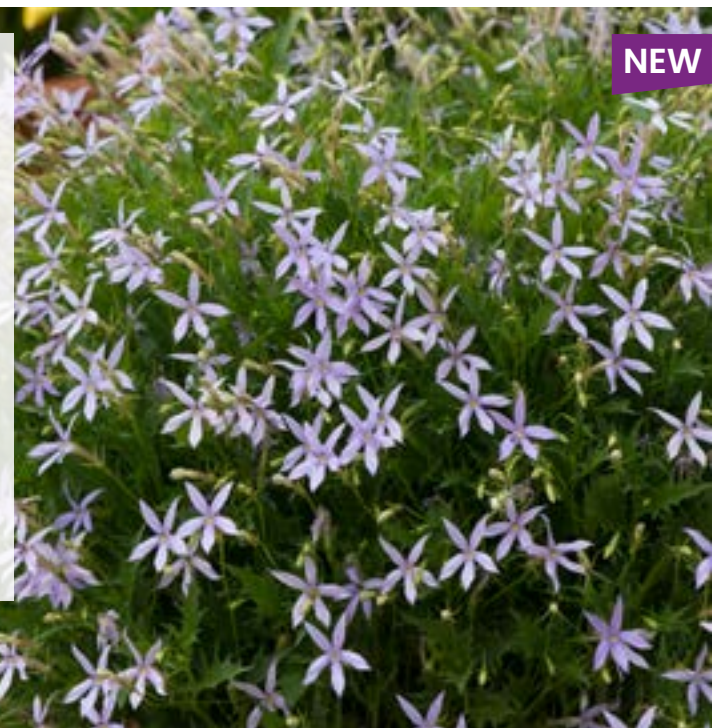

Flowers May to October

Half-hardy, evergreen perennial

Full sun

H&S: 30cm

K47726	3	£13
K47727	6	£15
K47728	12	£19

NEW

NEW

Pennisetum glaucum 'Purple Baron'