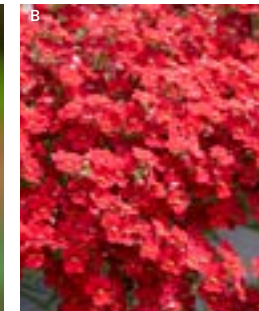

Hot 'n' Heady Nemesia 'Sunsatia'
(Cape Snapdragon)

Sunny looking, lightly scented and spectacular trio. Set your planting alight with vibrancy and sweet, fruity perfume. Enhances rockeries, borders and containers, great as groundcover too. Delivered from May as young plants.

Flowers May to October   H&S: 30cm
Half-hardy perennials   Full sun or partial shade

A	K34358	6	'Plus Papaya'	£17
B	K36080	6	'Plus Granada'	£17
C	K27046	6	'Plus Little Banana'	£17
	K38791	9	(3 of each)	£18
	K38792	18	(6 of each)	£25
	K19477	24	(8 of each)	£30