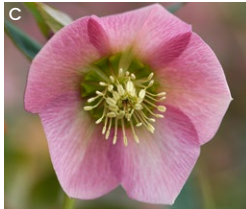

## Hope-filled Helleborus

An exciting, expectant bundle of fully hardy perennials. Generous blooms from January to May each year. A wonderful gift to a gardener of any ability.

● Mature H: 35cm S: 35–50cm