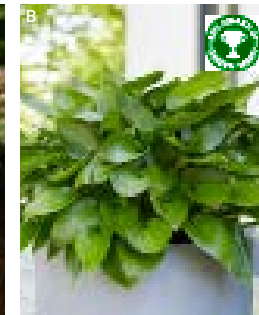

Slug Resistant Hosta

Tasty looking but definitely not for munching! A long-awaited trio of bold, variegated and vibrant beauties with 8 months of foliage alongside pollinator-friendly blooms. Delivered from March as bare roots.

Flowers June to August
Fully hardy, herbaceous perennials
Full to partial shade
H&S: 35-60cm

A	K45518	3	'Sunset Grooves'	£16
B	K40481	3	'Devon Green'	£16
C	K42975	3	'Sting'	£16
	K40485	3	(1 of each)	£16
	K40487	9	(3 of each)	£28
	K40490	15	(5 of each)	£38