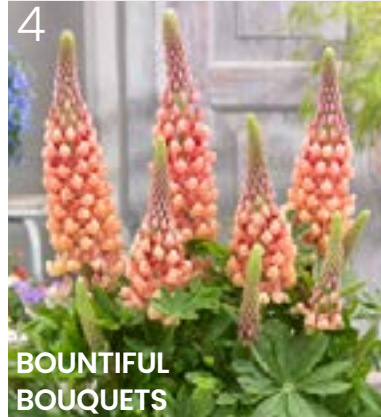

CONTENTS

4

BOUNTIFUL BOUQUETS

8