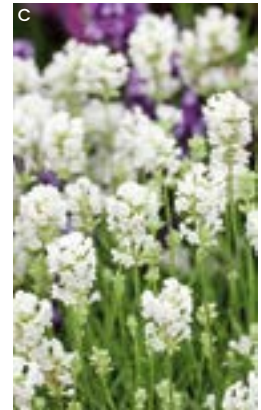

Aromatic Lavandula angustifolia

(Lavender)

Fabulous fragrance for calming moments and culinary masterpieces. Durable and adaptable varieties with unusual colours and a pollinator-friendly vibe. Delivered from May as young plants.

Flowers June to September Full sun

Hardy, evergreen shrubs H&S: 50cm-75cm

A	K17028	3	'Hidcote'	£13	K47854	3	(1 of each)	£13
B	K02467	3	'Rosea'	£13	K47855	9	(3 of each)	£19
C	K06484	3	'Arctic Snow'	£13	K47856	15	(5 of each)	£24