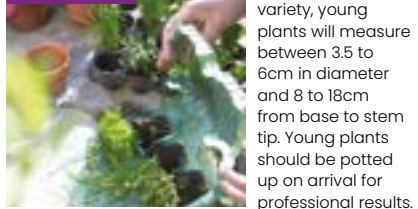

and that's a promise.

HOW YOUR PLANTS ARE SUPPLIED

POTTED PLANTS

Ready to plant on arrival, the pot size is indicated in each plant's description throughout this catalogue.

BARE ROOTS

Supplied in various shapes and sizes, bare roots should be soaked in water for 1 hour before planting.

YOUNG PLANTS

Depending on variety, young plants will measure between 3.5 to 6cm in diameter and 8 to 18cm from base to stem tip. Young plants should be potted up on arrival for professional results.

HOW TO ORDER