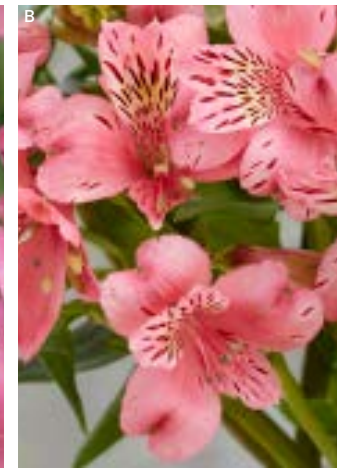

Flowers May and June
Full sun or partial shade

Hardy, herbaceous perennials
H&S: 90cm

A	K47782	1	'Double Bubble Pink'	£38
B	K47776	1	'Peach-A-Licious'	£38
C	K47779	1	'Pineapple Fizz'	£38
	K47785	3	(1 of each)	£95
	K47786	6	(2 of each)	£168
	K47787	9	(3 of each)	£244