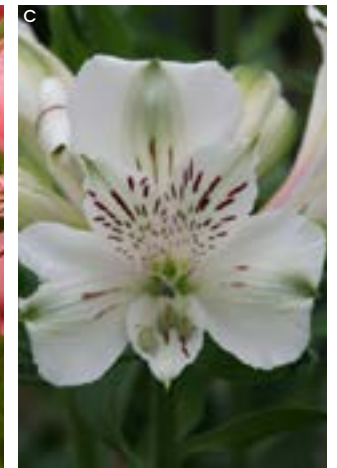

Structured Alstroemeria (Peruvian Lily)

Showy, almost exotic blooms are held in clusters on strong leafy stems. Armfuls of flowers for a vase or bouquet as well as your garden. Delivered within 14 days in 9cm pots.