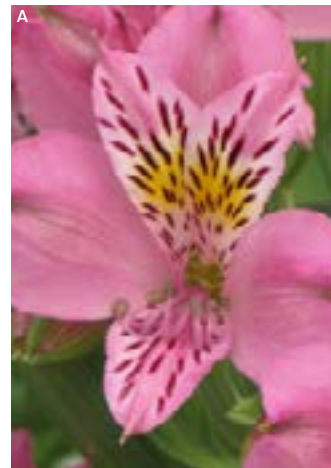

Flowers May and June
Full sun or partial shade

Hardy, herbaceous perennials
H&S: 90cm

A	K47782	1	'Double Bubble Pink'	£38
B	K47776	1	'Peach-A-Licious'	£38
C	K47779	1	'Pineapple Fizz'	£38
	K47785	3	(1 of each)	£95
	K47786	6	(2 of each)	£168
	K47787	9	(3 of each)	£244